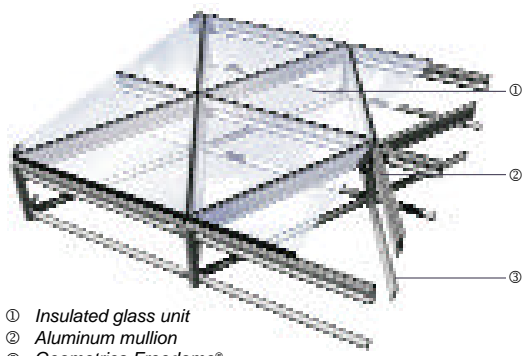

Flush glazing (GL48)

- ① Insulated glass unit
- ② Aluminum mullion
- ③ Geometrica Freedom®