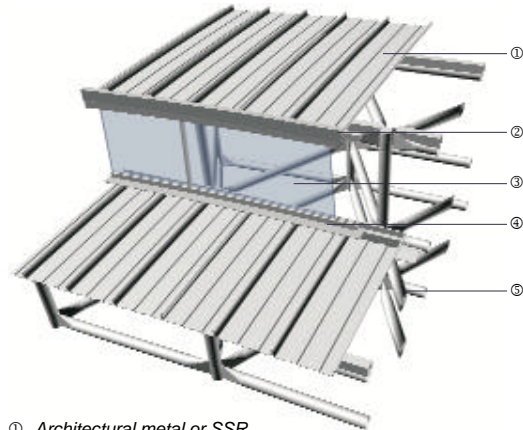

Structural SSR (GR21)

- ① Standing seam roof
- ② SSR clip
- ③ Geometrica Freedom®

Insulated Structural SSR (GR22)

- ① Standing seam roof
- ② SSR clip
- ③ Fiberglass mat
- ④ Reinforced vinyl facing
- ⑤ Geometrica Freedom®

Acoustic Ceiling 1 (GR33)

- ① Standing seam roof
- ② Mineral wool
- ③ SSR clip
- ④ Acoustic perforated roofdeck
- ⑤ Geometrica Freedom®

Acoustic Ceiling 2 (GR38)

- ① Standing seam roof
- ② SSR clip
- ③ Reflective vapor barrier
- ④ Mineral wool
- ⑤ Perforated metal panel
- ⑥ Geometrica Freedom®

Triangular panel skylight (GL05)

- ① Self flashing skylight frame
- ② Heat strengthened glass
- ③ Sprayed on or single-ply roof membrane
- ④ Insulation
- ⑤ Metal panel deck
- ⑥ Geometrica Freedom®

Clearstory light (GL23)