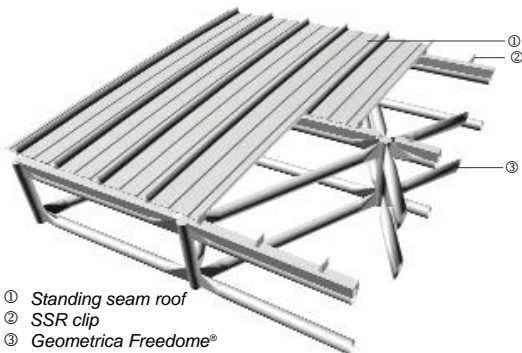

Sprayed on waterproofing (GR05)

- ① Sprayed on silicone top coat
- ② Sprayed on polyurethane foam
- ③ Metal panel deck
- ④ Geometrica Freedom®

Single-ply membrane (GR08)

- ① PVC membrane
- ② Roofboard
- ③ EPS or polyiso insulation
- ④ Roofdeck
- ⑤ Geometrica Freedom®

Slim-line Panels (GR13)

- ① Aluminum composite panels
- ② Sprayed on polyurethane foam
- ③ Metal panel deck
- ④ Geometrica Freedom®

Architectural metal (GR16)

- ① Copper, Titanium or other Standing or flat seam metal
- ② Clip
- ③ Polymer based sealer
- ④ Roofboard
- ⑤ Roofdeck (if required)
- ⑥ Geometrica Freedom®

Structural SSR (GR21)

- ① Standing seam roof
- ② SSR clip
- ③ Geometrica Freedom®

Insulated Structural SSR (GR22)

- ① Standing seam roof
- ② SSR clip
- ③ Fiberglass mat
- ④ Reinforced vinyl facing
- ⑤ Geometrica Freedom®

Acoustic Ceiling 1 (GR33)

- ① Standing seam roof
- ② Mineral wool
- ③ SSR clip
- ④ Acoustic perforated roofdeck
- ⑤ Geometrica Freedom®

Acoustic Ceiling 2 (GR38)

- ① Standing seam roof
- ② SSR clip
- ③ Reflective vapor barrier
- ④ Mineral wool
- ⑤ Perforated metal panel
- ⑥ Geometrica Freedom®