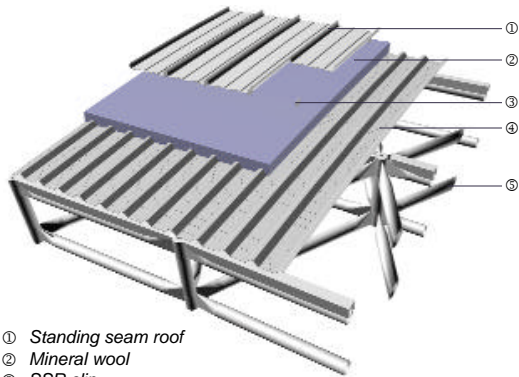

Slim-line Panels (GR13)

- ① Aluminum composite panels
- ② Sprayed on polyurethane foam
- ③ Metal panel deck
- ④ Geometrica Freedom®

Architectural metal (GR16)

- ① Copper, Titanium or other Standing or flat seam metal
- ② Clip
- ③ Polymer based sealer
- ④ Roofboard
- ⑤ Roofdeck (if required)
- ⑥ Geometrica Freedom®

Structural SSR (GR21)

- ① Standing seam roof
- ② SSR clip
- ③ Geometrica Freedom®

Insulated Structural SSR (GR22)

- ① Standing seam roof
- ② SSR clip
- ③ Fiberglass mat
- ④ Reinforced vinyl facing
- ⑤ Geometrica Freedom®

Acoustic Ceiling 1 (GR33)

- ① Standing seam roof
- ② Mineral wool
- ③ SSR clip
- ④ Acoustic perforated roofdeck
- ⑤ Geometrica Freedom®

Acoustic Ceiling 2 (GR38)

- ① Standing seam roof
- ② SSR clip
- ③ Reflective vapor barrier
- ④ Mineral wool
- ⑤ Perforated metal panel
- ⑥ Geometrica Freedom®