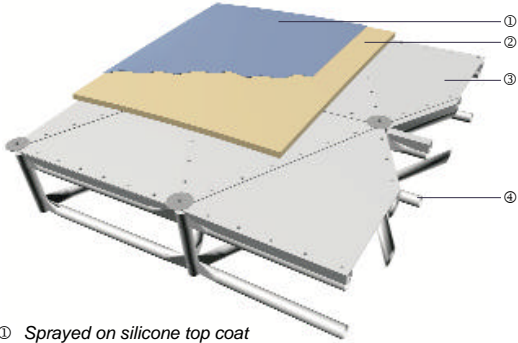

Sprayed on waterproofing (GR05)

- ① Sprayed on silicone top coat
- ② Sprayed on polyurethane foam
- ③ Metal panel deck
- ④ Geometrica Freedom®

Single-ply membrane (GR08)

- ① PVC membrane
- ② Roofboard
- ③ EPS or polyiso insulation
- ④ Roofdeck
- ⑤ Geometrica Freedom®

Slim-line Panels (GR13)

- ① Aluminum composite panels
- ② Sprayed on polyurethane foam
- ③ Metal panel deck
- ④ Geometrica Freedom®

Architectural metal (GR16)

- ① Copper, Titanium or other Standing or flat seam metal
- ② Clip
- ③ Polymer based sealer
- ④ Roofboard
- ⑤ Roofdeck (if required)
- ⑥ Geometrica Freedom®

Structural SSR (GR21)

- ① Standing seam roof
- ② SSR clip
- ③ Geometrica Freedom®

Insulated Structural SSR (GR22)

- ① Standing seam roof
- ② SSR clip
- ③ Fiberglass mat
- ④ Reinforced vinyl facing
- ⑤ Geometrica Freedom®