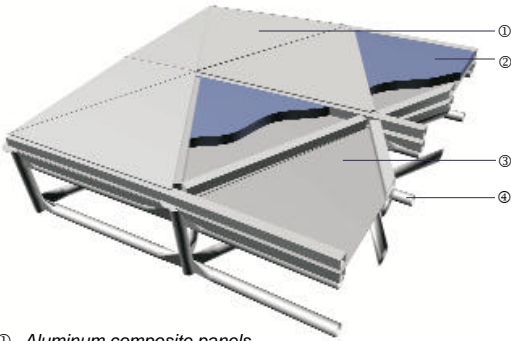

Sprayed on waterproofing (GR05)

- ① Sprayed on silicone top coat
- ② Sprayed on polyurethane foam
- ③ Metal panel deck
- ④ Geometrica Freedom®

Single-ply membrane (GR08)

- ① PVC membrane
- ② Roofboard
- ③ EPS or polyiso insulation
- ④ Roofdeck
- ⑤ Geometrica Freedom®

Slim-line Panels (GR13)

- ① Aluminum composite panels
- ② Sprayed on polyurethane foam
- ③ Metal panel deck
- ④ Geometrica Freedom®

Architectural metal (GR16)

- ① Copper, Titanium or other Standing or flat seam metal
- ② Clip
- ③ Polymer based sealer
- ④ Roofboard
- ⑤ Roofdeck (if required)
- ⑥ Geometrica Freedom®

Structural SSR (GR21)

- ① Standing seam roof
- ② SSR clip
- ③ Geometrica Freedom®

Insulated Structural SSR (GR22)

- ① Standing seam roof
- ② SSR clip
- ③ Fiberglass mat
- ④ Reinforced vinyl facing
- ⑤ Geometrica Freedom®