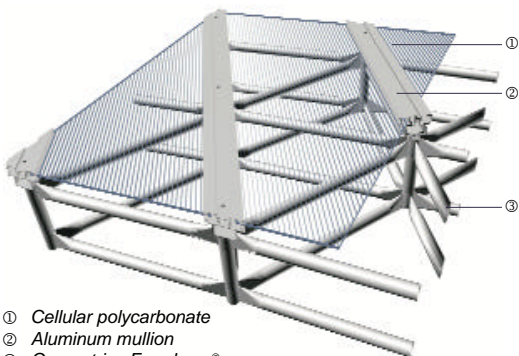

Acoustic Ceiling 1 (GR33)

- ① Standing seam roof
- ② Mineral wool
- ③ SSR clip
- ④ Acoustic perforated roofdeck
- ⑤ Geometrica Freedom®

Acoustic Ceiling 2 (GR38)

- ① Standing seam roof
- ② SSR clip
- ③ Reflective vapor barrier
- ④ Mineral wool
- ⑤ Perforated metal panel
- ⑥ Geometrica Freedom®

Triangular panel skylight (GL05)

- ① Self flashing skylight frame
- ② Heat strengthened glass
- ③ Sprayed on or single-ply roof membrane
- ④ Insulation
- ⑤ Metal panel deck
- ⑥ Geometrica Freedom®

Clearstory light (GL23)

- ① Architectural metal or SSR
- ② Flashing and counter flashing
- ③ Glass or polycarbonate
- ④ Aluminum frame
- ⑤ Geometrica Freedom®

Clear panel light (GL45)

- ① Cellular polycarbonate
- ② Aluminum mullion
- ③ Geometrica Freedom®