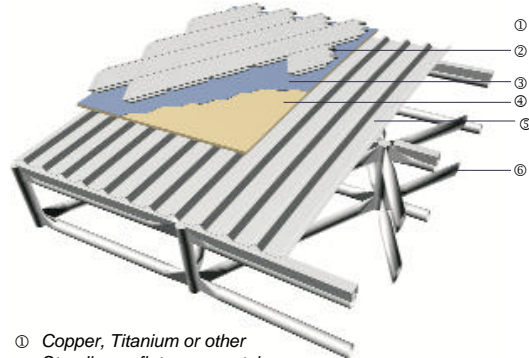

Sprayed on waterproofing (GR05)

- ① Sprayed on silicone top coat
- ② Sprayed on polyurethane foam
- ③ Metal panel deck
- ④ Geometrica Freedom®

Single-ply membrane (GR08)

- ① PVC membrane
- ② Roofboard
- ③ EPS or polyiso insulation
- ④ Roofdeck
- ⑤ Geometrica Freedom®

Slim-line Panels (GR13)

- ① Aluminum composite panels
- ② Sprayed on polyurethane foam
- ③ Metal panel deck
- ④ Geometrica Freedom®

Architectural metal (GR16)

- ① Copper, Titanium or other Standing or flat seam metal
- ② Clip
- ③ Polymer based sealer
- ④ Roofboard
- ⑤ Roofdeck (if required)
- ⑥ Geometrica Freedom®

Structural SSR (GR21)

- ① Standing seam roof
- ② SSR clip
- ③ Geometrica Freedom®

Insulated Structural SSR (GR22)

- ① Standing seam roof
- ② SSR clip
- ③ Fiberglass mat
- ④ Reinforced vinyl facing
- ⑤ Geometrica Freedom®