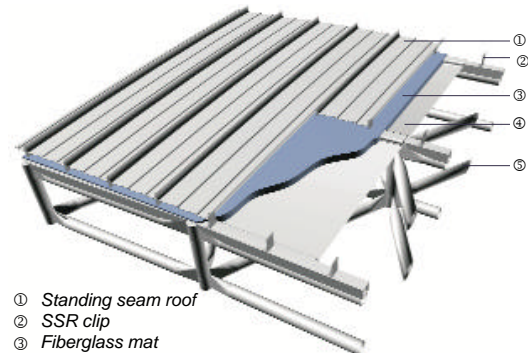

Sprayed on waterproofing (GR05)

- ① Sprayed on silicone top coat
- ② Sprayed on polyurethane foam
- ③ Metal panel deck
- ④ Geometrica Freedom®

Single-ply membrane (GR08)

- ① PVC membrane
- ② Roofboard
- ③ EPS or polyiso insulation
- ④ Roofdeck
- ⑤ Geometrica Freedom®

Slim-line Panels (GR13)

- ① Aluminum composite panels
- ② Sprayed on polyurethane foam
- ③ Metal panel deck
- ④ Geometrica Freedom®

Architectural metal (GR16)

- ① Copper, Titanium or other Standing or flat seam metal
- ② Clip
- ③ Polymer based sealer
- ④ Roofboard
- ⑤ Roofdeck (if required)
- ⑥ Geometrica Freedom®

Structural SSR (GR21)

- ① Standing seam roof
- ② SSR clip
- ③ Geometrica Freedom®

Insulated Structural SSR (GR22)

- ① Standing seam roof
- ② SSR clip
- ③ Fiberglass mat
- ④ Reinforced vinyl facing
- ⑤ Geometrica Freedom®

Acoustic Ceiling 1 (GR33)

- ① Standing seam roof
- ② Mineral wool
- ③ SSR clip
- ④ Acoustic perforated roofdeck
- ⑤ Geometrica Freedom®

Acoustic Ceiling 2 (GR38)

- ① Standing seam roof
- ② SSR clip
- ③ Reflective vapor barrier
- ④ Mineral wool
- ⑤ Perforated metal panel
- ⑥ Geometrica Freedom®