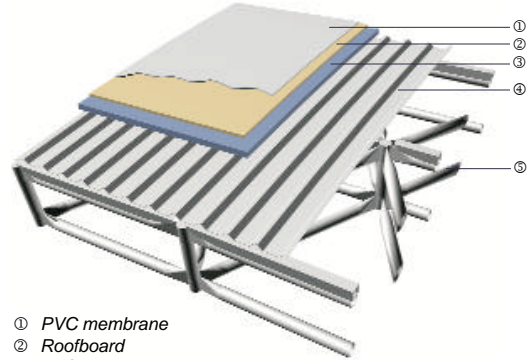

Sprayed on waterproofing (GR05)

- ① Sprayed on silicone top coat
- ② Sprayed on polyurethane foam
- ③ Metal panel deck
- ④ Geometrica Freedom®

Single-ply membrane (GR08)

- ① PVC membrane
- ② Roofboard
- ③ EPS or polyiso insulation
- ④ Roofdeck
- ⑤ Geometrica Freedom®

Slim-line Panels (GR13)

- ① Aluminum composite panels
- ② Sprayed on polyurethane foam
- ③ Metal panel deck
- ④ Geometrica Freedom®

Architectural metal (GR16)

- ① Copper, Titanium or other Standing or flat seam metal
- ② Clip
- ③ Polymer based sealer
- ④ Roofboard
- ⑤ Roofdeck (if required)
- ⑥ Geometrica Freedom®

Structural SSR (GR21)

- ① Standing seam roof
- ② SSR clip
- ③ Geometrica Freedom®

Insulated Structural SSR (GR22)

- ① Standing seam roof
- ② SSR clip
- ③ Fiberglass mat
- ④ Reinforced vinyl facing
- ⑤ Geometrica Freedom®